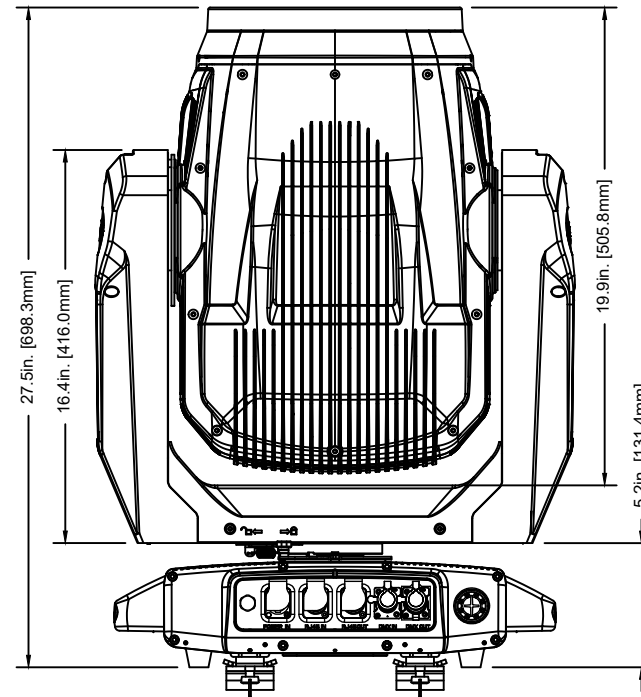

<b>ELATION</b> PROFESSIONAL			
TITLE: <b>ELATION PROTEUS EXCALIBUR</b>		DATE: <b>210928</b>	
SCALE: <b>NONE</b>	TOL: <b>±</b>	<b>.XX(.X)</b> -	<b>.XXX(.XX)</b> -
		ANGLE: -	