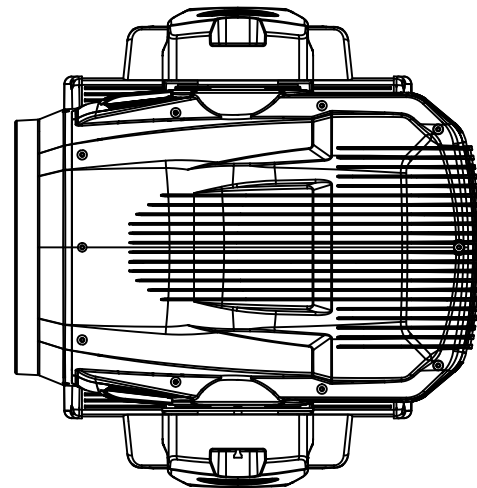

<b>ELATION</b> PROFESSIONAL			
TITLE: <b>ELATION PROTEUS EXCALIBUR</b>		DATE: <b>210928</b>	
SCALE: <b>NONE</b>	TOL: <b>±</b>	<b>.XX(.X)</b> -	<b>.XXX(.XX)</b> -
		ANGLE: -	