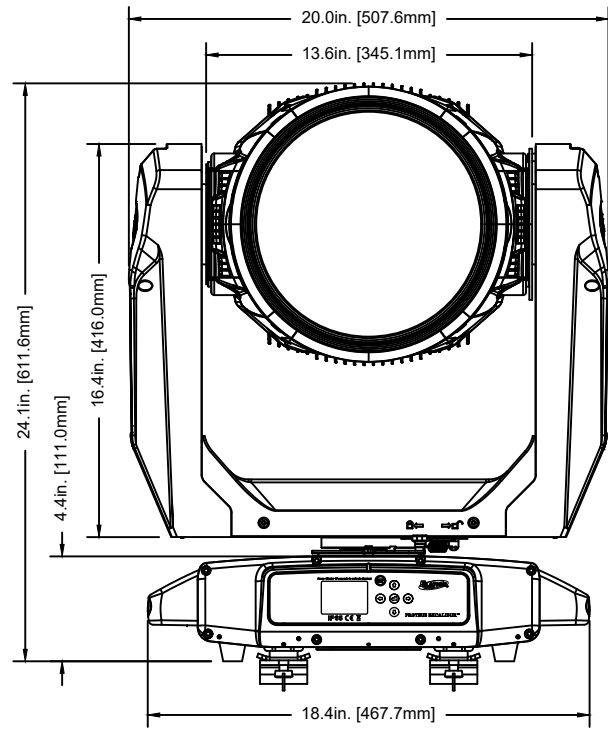

<b>ELATION</b> PROFESSIONAL			
TITLE: <b>ELATION PROTEUS EXCALIBUR</b>		DATE: <b>210928</b>	
SCALE: <b>NONE</b>	TOL: <b>±</b>	<b>.XX(.X)</b> -	<b>.XXX(.XX)</b> -
		ANGLE: -	