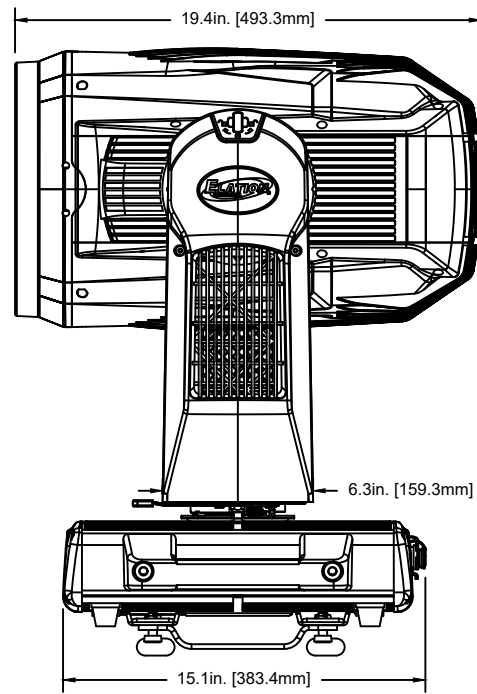

<b>ELATION</b> PROFESSIONAL			
TITLE: <b>ELATION PROTEUS EXCALIBUR</b>		DATE: <b>210928</b>	
SCALE: <b>NONE</b>	TOL: <b>±</b>	<b>.XX(.X)</b> -	<b>.XXX(.XX)</b> -
		ANGLE: -	