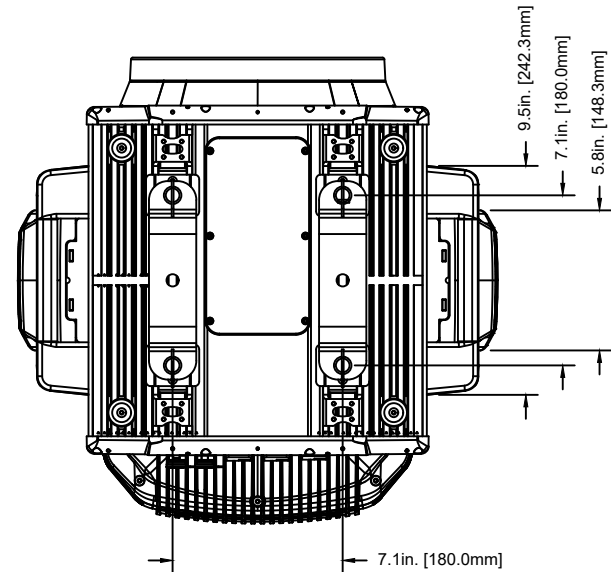

<b>ELATION</b> PROFESSIONAL			
TITLE: <b>ELATION PROTEUS EXCALIBUR</b>		DATE: <b>210928</b>	
SCALE: <b>NONE</b>	TOL: <b>±</b>	<b>.XX(.X)</b> -	<b>.XXX(.XX)</b> -
		ANGLE: -	